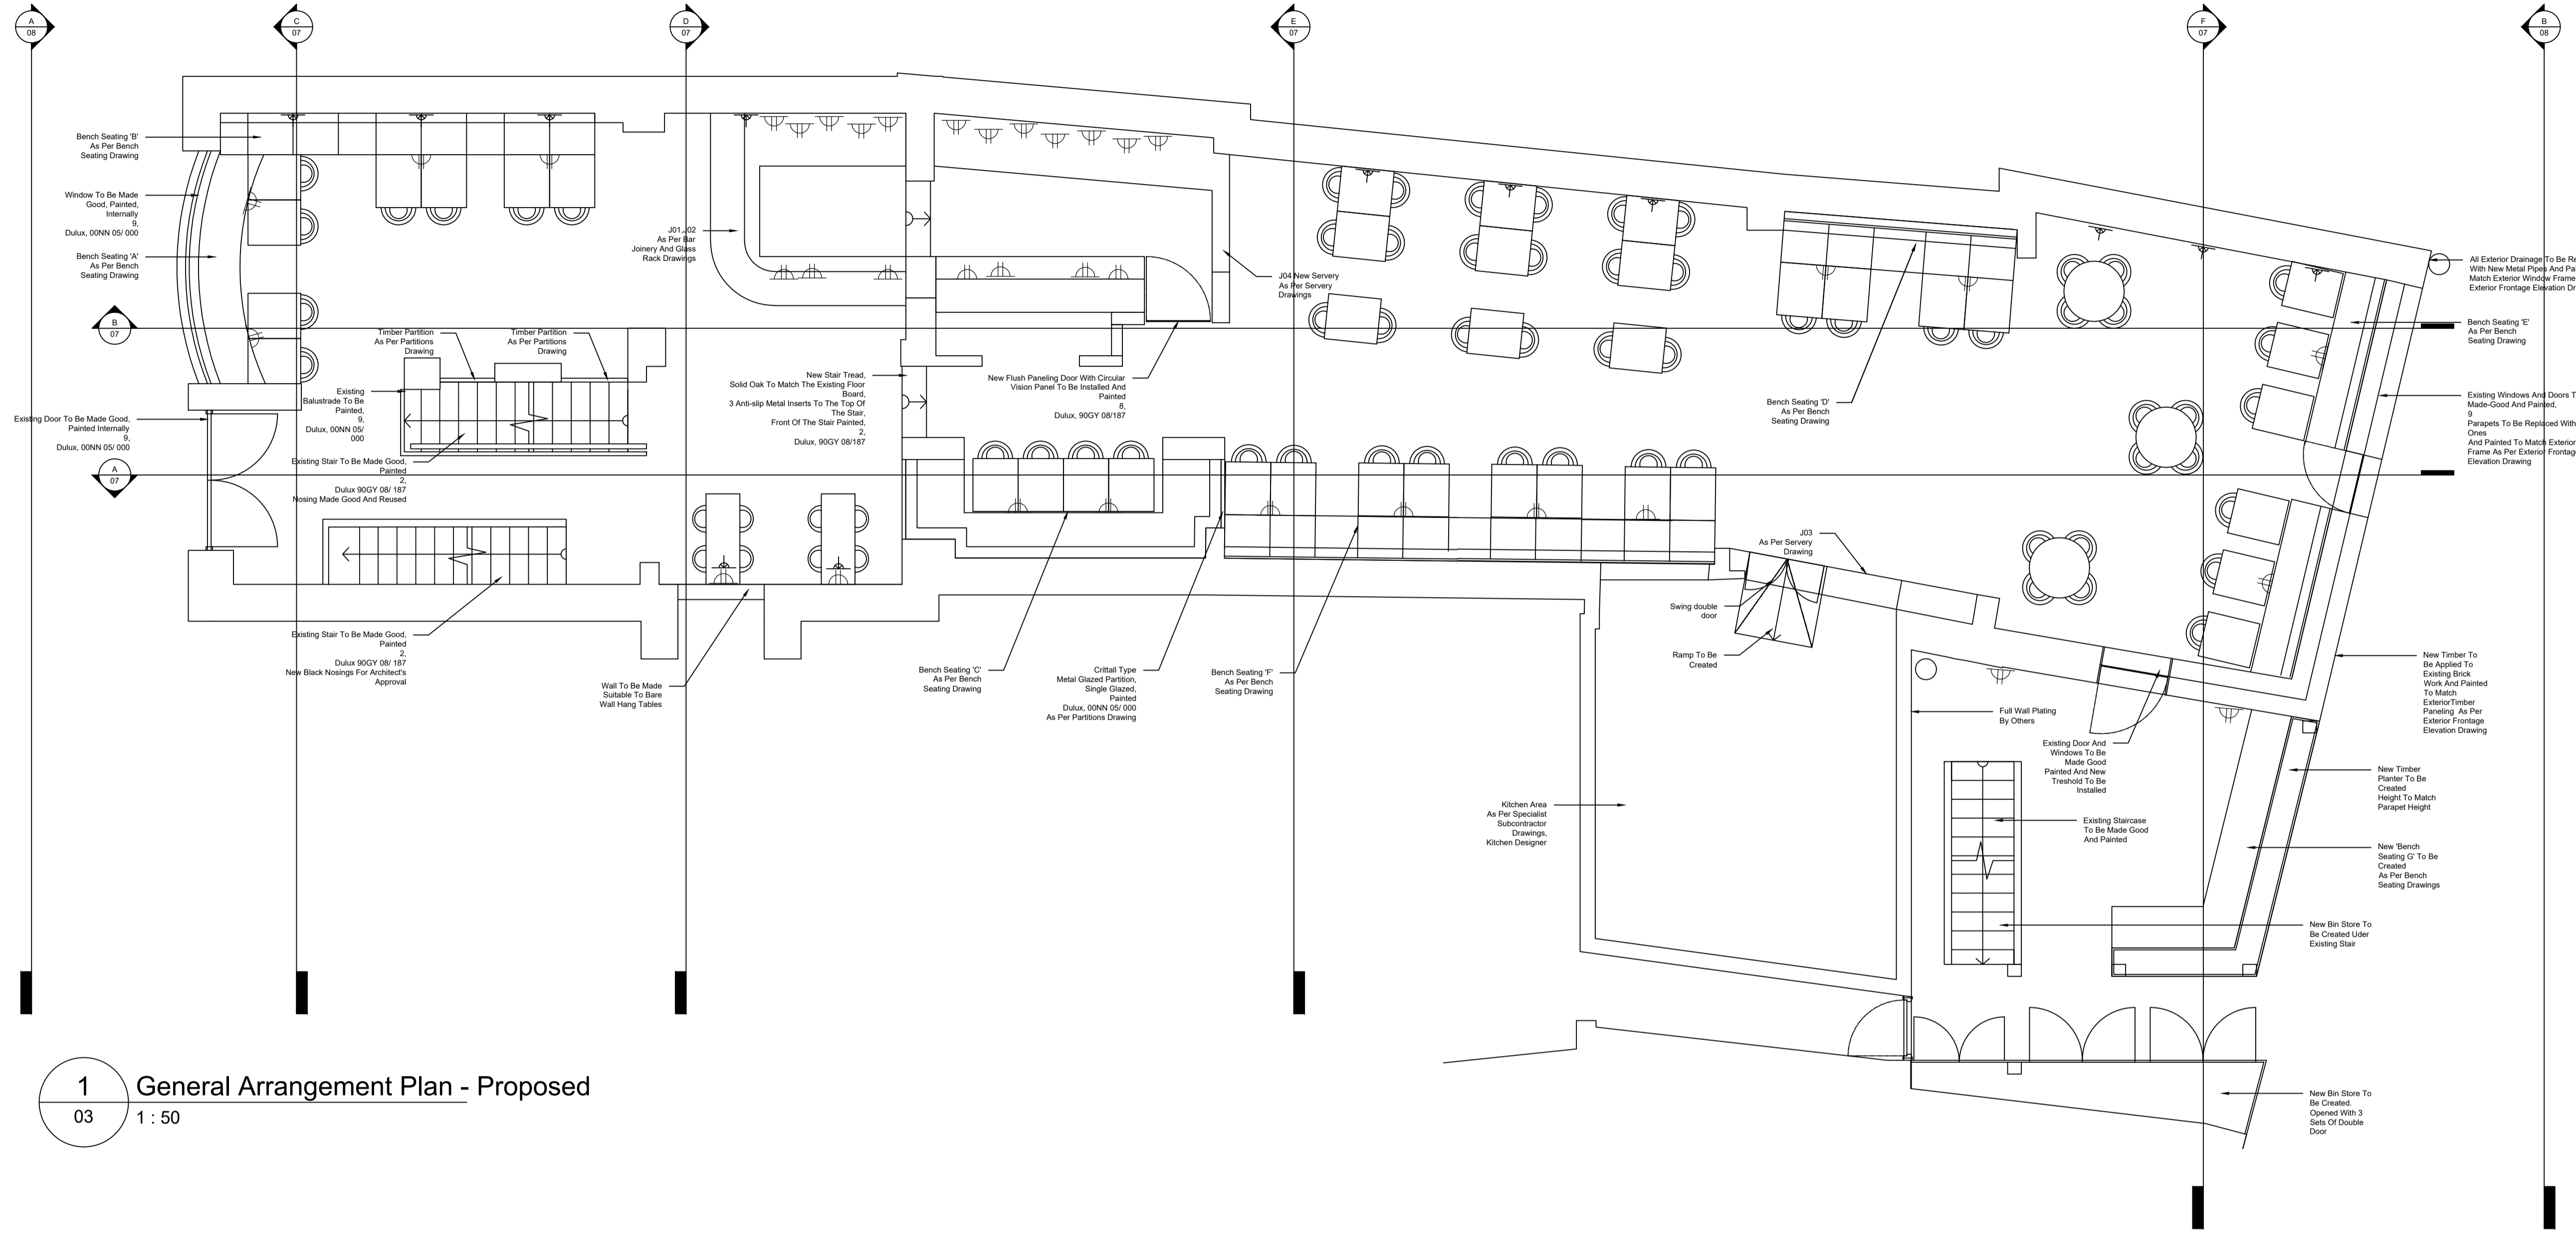

Rev	By	Date	Description

Notes:
All services, emergency lighting, fire alarms, CCTV etc.
To be painted to match the colour of the ceiling.

All wiring to be chased in the wall.

1 General Arrangement Plan - Proposed
03 1 : 50

Finishes Schedule:

Code	Location	Finish	Supplier	Product	Link	Colour	Note
1	Floor	Existing Floor Board Made Good					Finished With Transparent Varnish, Satin
2	Floor	Paint	Dulux	FloorShield		As Per Elevation	
3	Floor	Safety Floor	Polysafe	Standard PUR		To Match Existing	
4	Floor	Tile	Solus	Illustrate		Nisar	Natural R10
5	Floor	Exterior Paving RegROUTED					
6	Floor	Safety Floor Kitchen	Polysafe	Standard PUR		Black	
7	Skirting	MDF, Painted, Floor Paint	Dulux	FloorShield		As Per Elevation	
8	Wall, Ceiling	Paint	Dulux	Emulsion		As Per Elevation	
9	Wall	Paneling, Painted	Dulux	QD, Satinwood		As Per Elevation	
10	Wall	Finishing Screed	Mapei	Ultratop Loft W	Ultratop Loft W, Sealed with W52and W58, 0.2/0.5Black	White Base/Black	
11	Bartop	Finishing Screed	Mapei	Ultratop Loft W	Ultratop Loft W, Sealed with W52and W58, 0.2/0.5Black	White Base/Black	
12	Wall	Tile	Domus	Transparenze	DVI 21	100x200mm	As Per Sample Board, White Grout

Lighting Schedule: